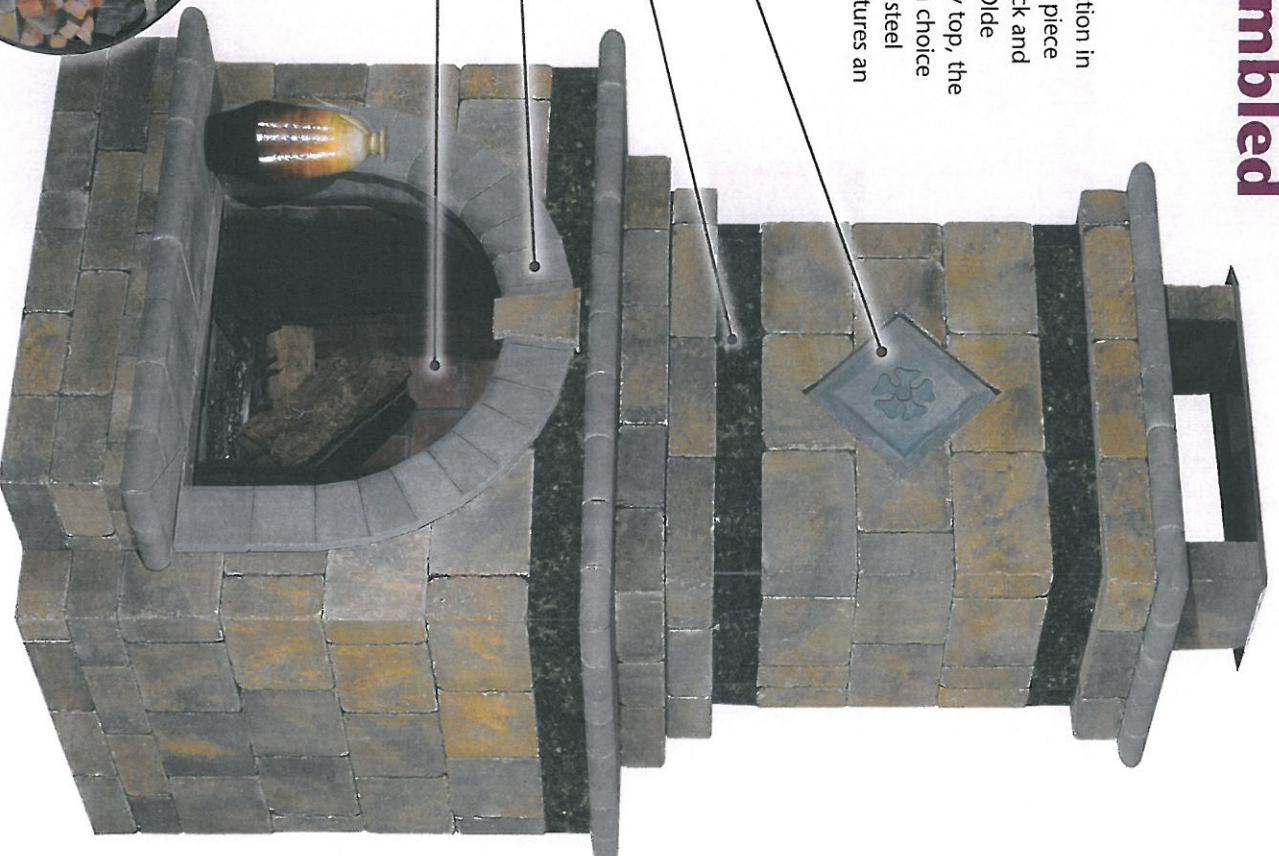

*Ready To Enjoy
In Less Than
An Hour!*

ARMORTEC®

We've Made It Even Simpler To Put Together A Cambridge Outdoor Living Room

Cambridge Fully Assembled Outdoor Fireplace

After your concrete pad has been poured, simply place the bottom section in position, stack the top section onto the bottom, slip in the hearth (the piece that extends from the floor of the firebox), and you are ready to sit back and enjoy a crackling, wood fire right on your patio. Made of Cambridge Olde English Wall™ with a Cambridge Bullnose hearth, mantle and chimney top, the Fully Assembled 3-Pc. Outdoor Fireplace is delivered to your home in a choice of two popular color combinations. It comes complete with a stainless steel chimney liner, termination cap, spark screen, even a log grate, and features an array of other eye-pleasing characteristics. You have an option to add one or two firewood box extensions, also fully assembled.

**Recessed Cast Stone Diamond-Shaped,
Decorative Medallion**

Banded Granite Tiles On 4 Sides

Gracefully Arched Hearth Opening

**Genuine Masonry Firebrick Installed
Over A Cast Refractory Cement Frame**

**Shown: Optional Firewood
Box Extensions**

This Outdoor Grill Island Can Be Put Together in Less Than 1 Hour!

Two wallstones slide out easily from the base unit during the process to establish open pockets for a forklift.

The wallstones can either be glued back into position or replaced without adhesive, should you want to relocate the grill island in the future.