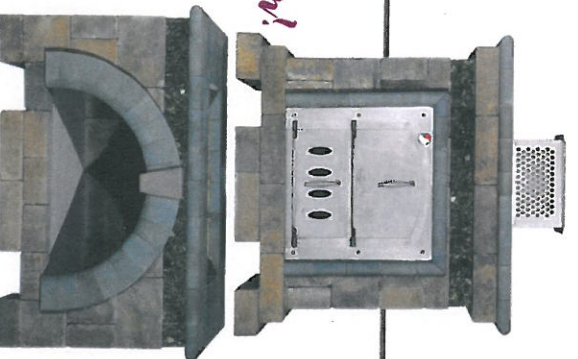

Color Combination Option Shown:
Olde English Wall Toffee/Onyx; Trim Across The Top Of Each Section And Around The Oven Insert And The Arched Opening Of The Wood Storage Compartment Cambridge Bullnose Bluestone Blend; Genuine Granite Tiles Black Uba Tuba.