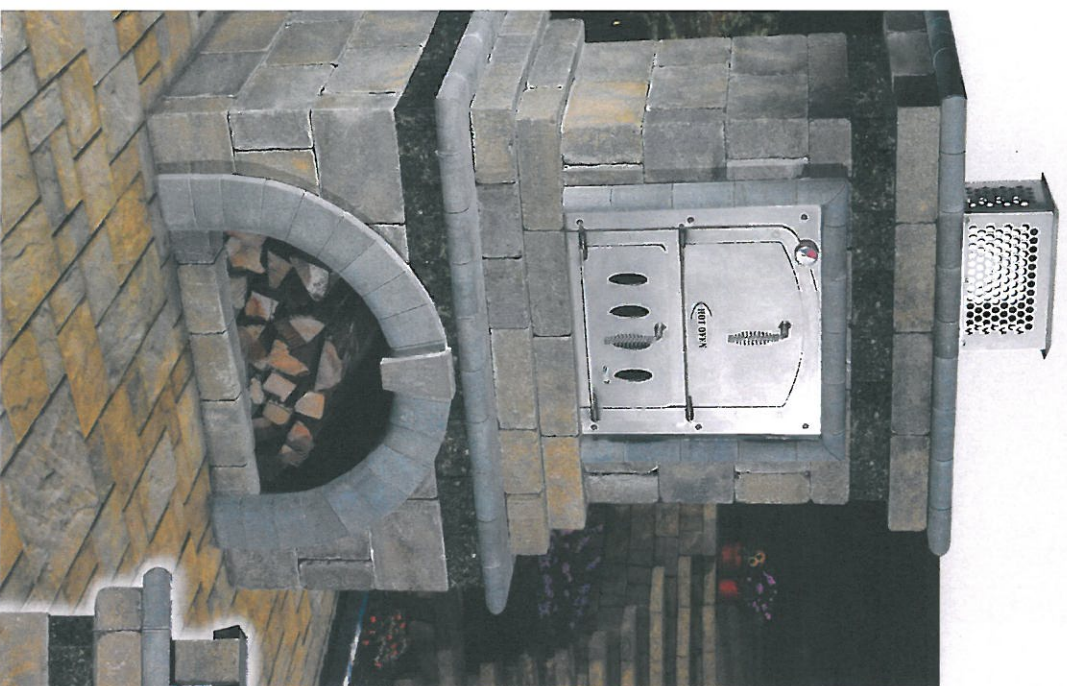

CAMBRIDGE

FULLY ASSEMBLED OUTDOOR LIVING ROOM COMPONENTS

An Outdoor Fireplace, Pizza Oven and Grill Island — Three of the most popular amenities in an ideal patio environment can be delivered to your home, each in only two or three sections. Choose one or more of these fully assembled components to complete your outdoor living room. Each component comes complete with an array of durable and luxurious features... *nothing else to buy!*

*Ready To Enjoy
In Less Than
An Hour!*

ARMORTEC®

We've Made It Even Simpler To Put Together A Cambridge Outdoor Living Room

Cambridge Fully Assembled Outdoor Fireplace

After your concrete pad has been poured, simply place the bottom section in position, stack the top section onto the bottom, slip in the hearth (the piece that extends from the floor of the firebox), and you are ready to sit back and enjoy a crackling, wood fire right on your patio. Made of Cambridge Olde English Wall™ with a Cambridge Bullnose hearth, mantle and chimney top, the Fully Assembled 3-Pc. Outdoor Fireplace is delivered to your home in a choice of two popular color combinations. It comes complete with a stainless steel chimney liner, termination cap, spark screen, even a log grate, and features an array of other eye-pleasing characteristics. You have an option to add one or two firewood box extensions, also fully assembled.

**Recessed Cast Stone Diamond-Shaped,
Decorative Medallion**

Banded Granite Tiles On 4 Sides

Gracefully Arched Hearth Opening

**Genuine Masonry Firebrick Installed
Over A Cast Refractory Cement Frame**

**Shown: Optional Firewood
Box Extensions**