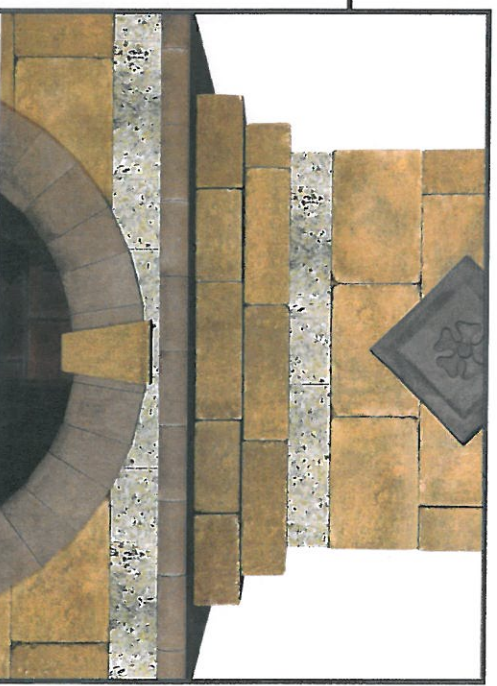

Alternative Color Combination Option:

- Sahara/Chestnut Olde English Wall
- Chestnut Cambridge Bullnose Trim
- Venetian Gold Granite Tiles
- Chestnut Diamond-Shaped, Cast Stone Medallion