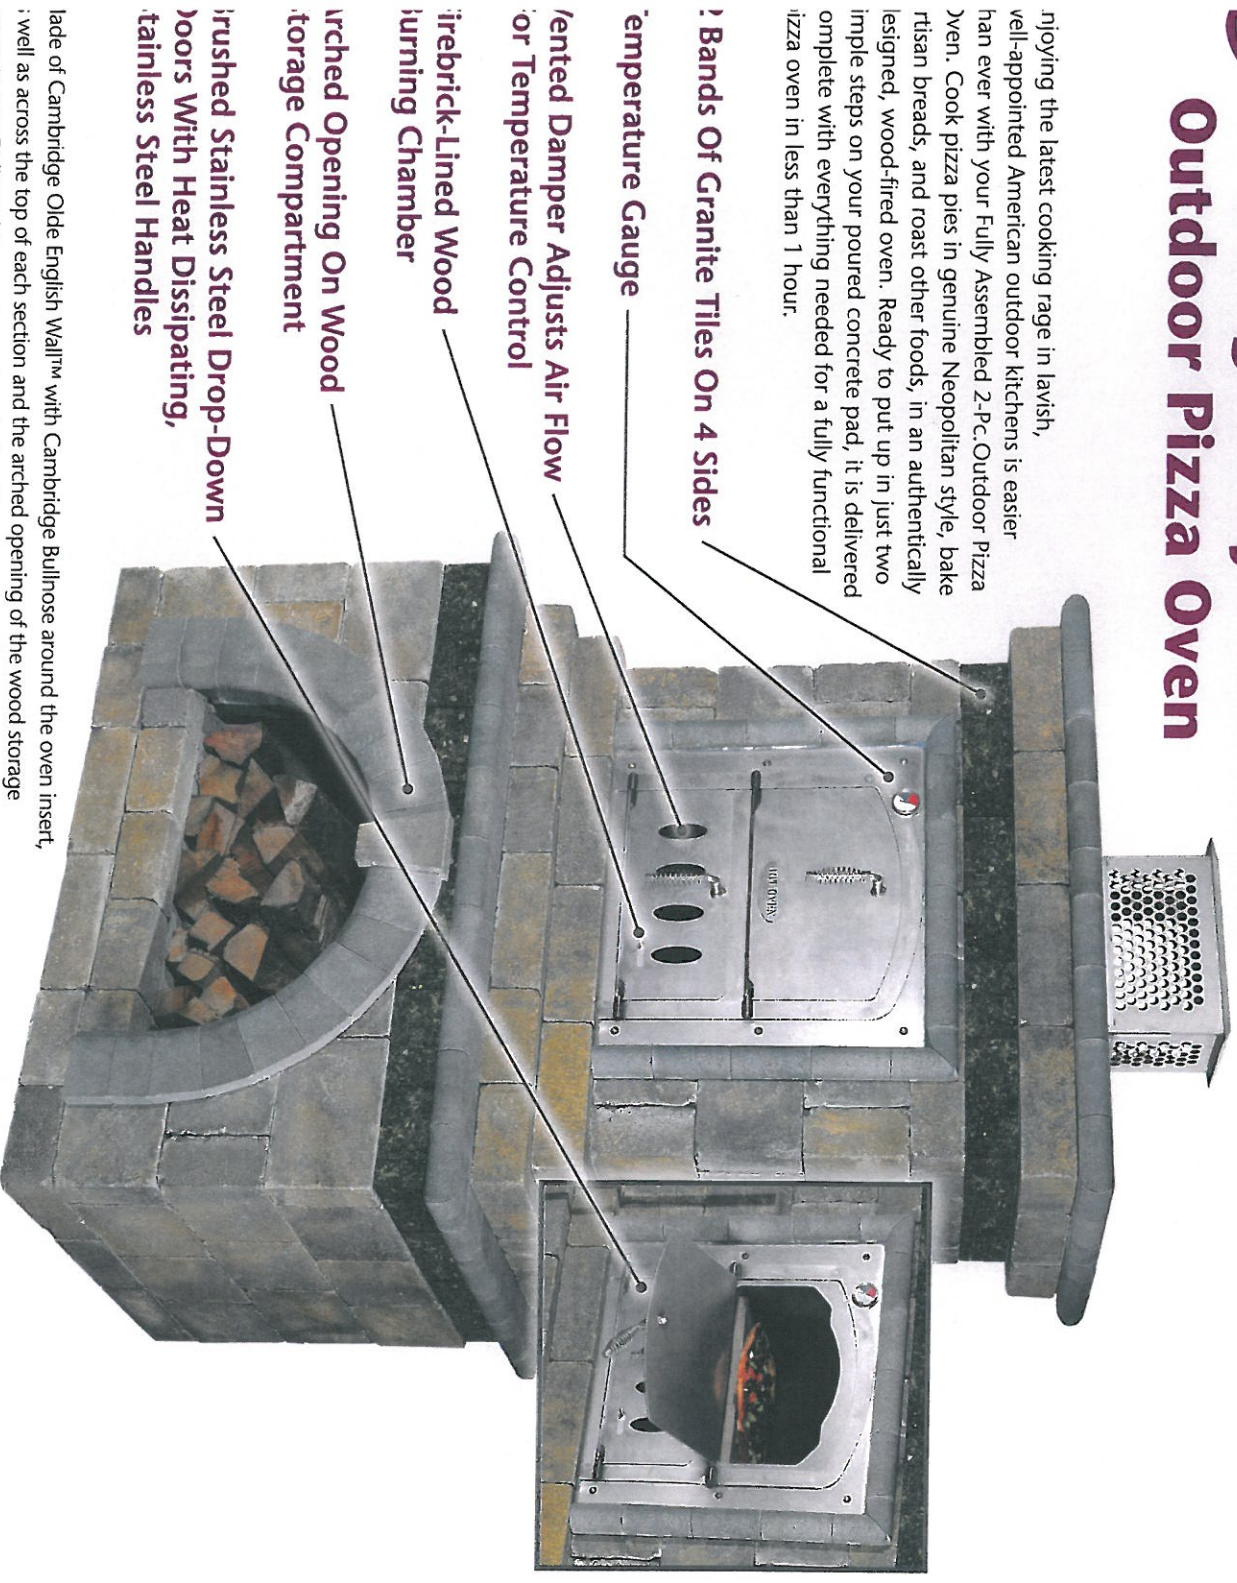

Cambridge Fully Assembled Outdoor Pizza Oven

Enjoying the latest cooking rage in lavish, well-appointed American outdoor kitchens is easier than ever with your Fully Assembled 2-Pc. Outdoor Pizza Oven. Cook pizza pies in genuine Neopolitan style, bake artisan breads, and roast other foods, in an authentically designed, wood-fired oven. Ready to put up in just two simple steps on your poured concrete pad, it is delivered complete with everything needed for a fully functional pizza oven in less than 1 hour.

made of Cambridge Olde English Wall™ with Cambridge Bullnose around the oven insert, as well as across the top of each section and the arched opening of the wood storage compartment. Delivered to your home in a choice of two popular color combinations, the dented wood burning chamber and oven with a built-in thermometer have stainless steel doors and handles. A floor containing a special cooking stone eliminates the need to rotate the pizza while cooking it. The chimney liner, termination cap and spark screen are also stainless steel. The bottom section contains an accessible storage area for your logs.

Dimensions (With 2 Pcs. Put Together):

9 1/2" long, 43 3/4" deep and 92" high.
Weight: 7,212 lbs.

Simple instructions in English and Spanish are included.

This Outdoor Pizza Oven Can Be

Put Together In Less Than 1 Hour!

Two wallstones easily slide out from each section during the process to establish open pockets for forklift. The wallstones can either be glued back into position or replaced without adhesive, should you want to relocate the pizza oven in the future.